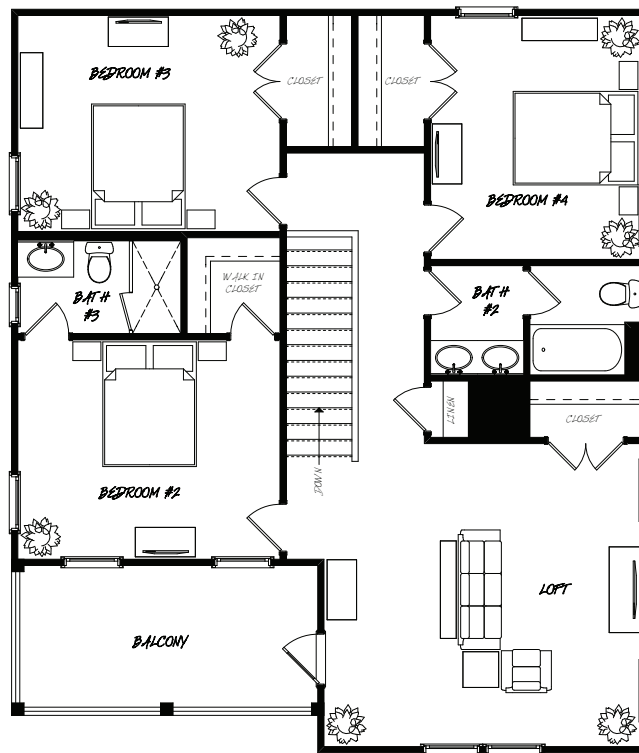

PHONE 843.830.0158

- CAROLINA CHERRY -

2,617 sq. ft.
4 bedrooms • 3.5 baths
First Floor

SUMMERS CORNER™ SUMMERVILLE, SC

Floorplans and elevations are artist's renderings and may contain options, which are not standard on all models. Sabal Homes reserves the right to make changes to these floorplans, specifications, dimensions and elevations without prior notice. Stated dimensions and square footage are approximate and should not be used as representation of the home's precise or actual size. Copyright ©2017 12/2017

PHONE 843.830.0158

- CAROLINA CHERRY -

2,617 sq. ft.
4 bedrooms • 3.5 baths
Second Floor

SUMMERS CORNERSM
SUMMERVILLE, SC

Floorplans and elevations are artist's renderings and may contain options, which are not standard on all models. Sabal Homes reserves the right to make changes to these floorplans, specifications, dimensions and elevations without prior notice. Stated dimensions and square footage are approximate and should not be used as representation of the home's precise or actual size. Copyright ©2017 12/2017

PHONE 843.830.0158

- CAROLINA CHERRY -

2,617 sq. ft.
4 bedrooms • 3.5 baths

SUMMERS CORNER[™]
SUMMERVILLE, SC