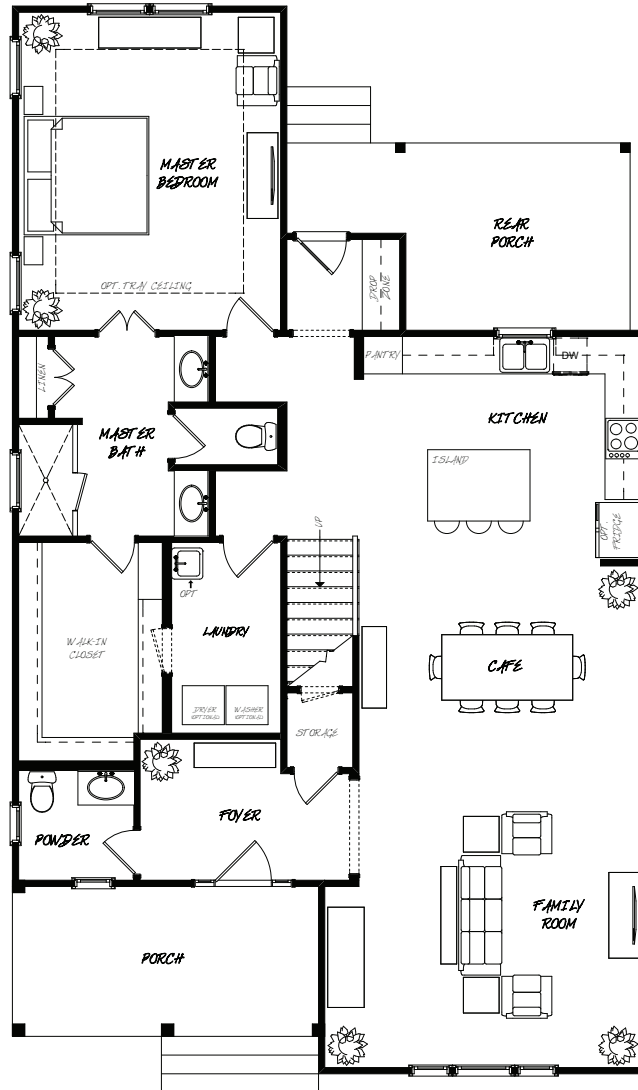

PHONE 843.830.0158

- CAROLINA CHERRY -

2,617 sq. ft.
4 bedrooms • 3.5 baths
First Floor

SUMMERS CORNER™ SUMMERVILLE, SC

Floorplans and elevations are artist's renderings and may contain options, which are not standard on all models. Sabal Homes reserves the right to make changes to these floorplans, specifications, dimensions and elevations without prior notice. Stated dimensions and square footage are approximate and should not be used as representation of the home's precise or actual size. Copyright ©2017 12/2017

PHONE 843.830.0158

- CAROLINA CHERRY -

2,617 sq. ft.
4 bedrooms • 3.5 baths
Second Floor

SUMMERS CORNERSM
SUMMERVILLE, SC

Floorplans and elevations are artist's renderings and may contain options, which are not standard on all models. Sabal Homes reserves the right to make changes to these floorplans, specifications, dimensions and elevations without prior notice. Stated dimensions and square footage are approximate and should not be used as representation of the home's precise or actual size. Copyright ©2017 12/2017

PHONE 843.830.0158

- CAROLINA CHERRY -

2,617 sq. ft.
4 bedrooms • 3.5 baths

SUMMERS CORNER[™]
SUMMERVILLE, SC