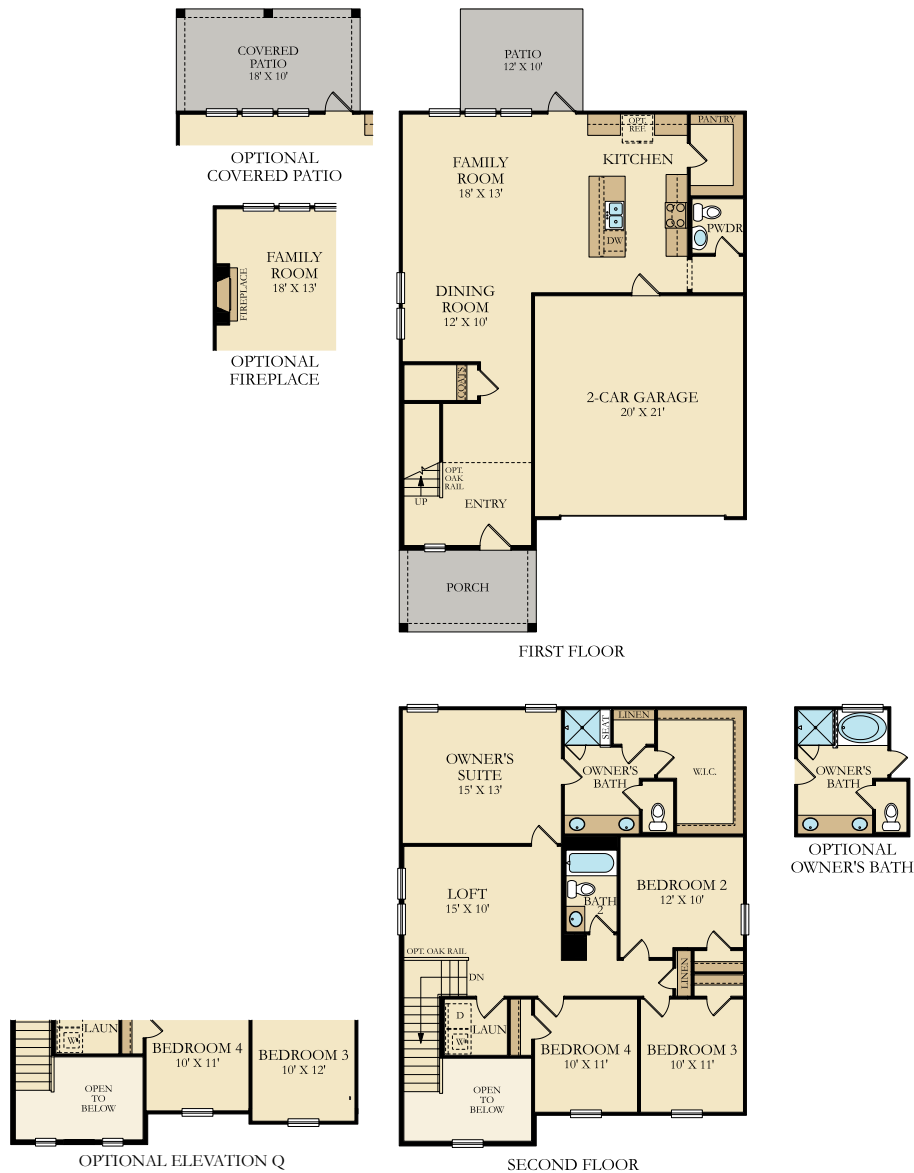

Primrose

Primrose

4 Bedrooms | 2.5 Bathrooms | Family Room | Loft | 2 Car Garage

2,185 - 2,196 square feet

Features, amenities, floor plans, elevations, and designs vary and are subject to changes or substitution without notice. Items shown are artist's renderings and may contain options that are not standard on all models or not included in the purchase price. Availability may vary. Garage sizes may vary from home to home and may not accommodate all vehicles. Sq. ft./dimensions is estimated; actual sq. ft./dimensions will differ. This is not an offer in states where prior registration is required. Void where prohibited by law. Copyright © 2019 Lennar Corporation. Lennar, the Lennar logo, Summers Corner logo are U.S. registered service marks or service marks of Lennar Corporation and/or its subsidiaries. Date 7.23.19

LENNAR

SUMMERS CORNER™